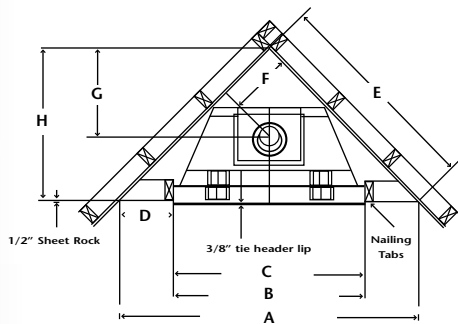

Model HBZDV4740 Specifications

Corner Framing Dimensions (inches)

	Louvered	Clean View Circulating Kit (CVCK)
	HBZDV47	HBZDV47
A	65¹/₄"	70³/₁₆"
B	47³/₈"	48³/₈"
C	47¹/₁₆"	48¹/₁₆"
D	8¹⁵/₁₆"	10⁷/₈"
E	41¹/₈"	44¹¹/₁₆"
F	13¹⁵/₁₆"	13¹⁵/₁₆"
G	19¹¹/₁₆"	19¹¹/₁₆"
H	32⁵/₈"	35¹/₁₆"